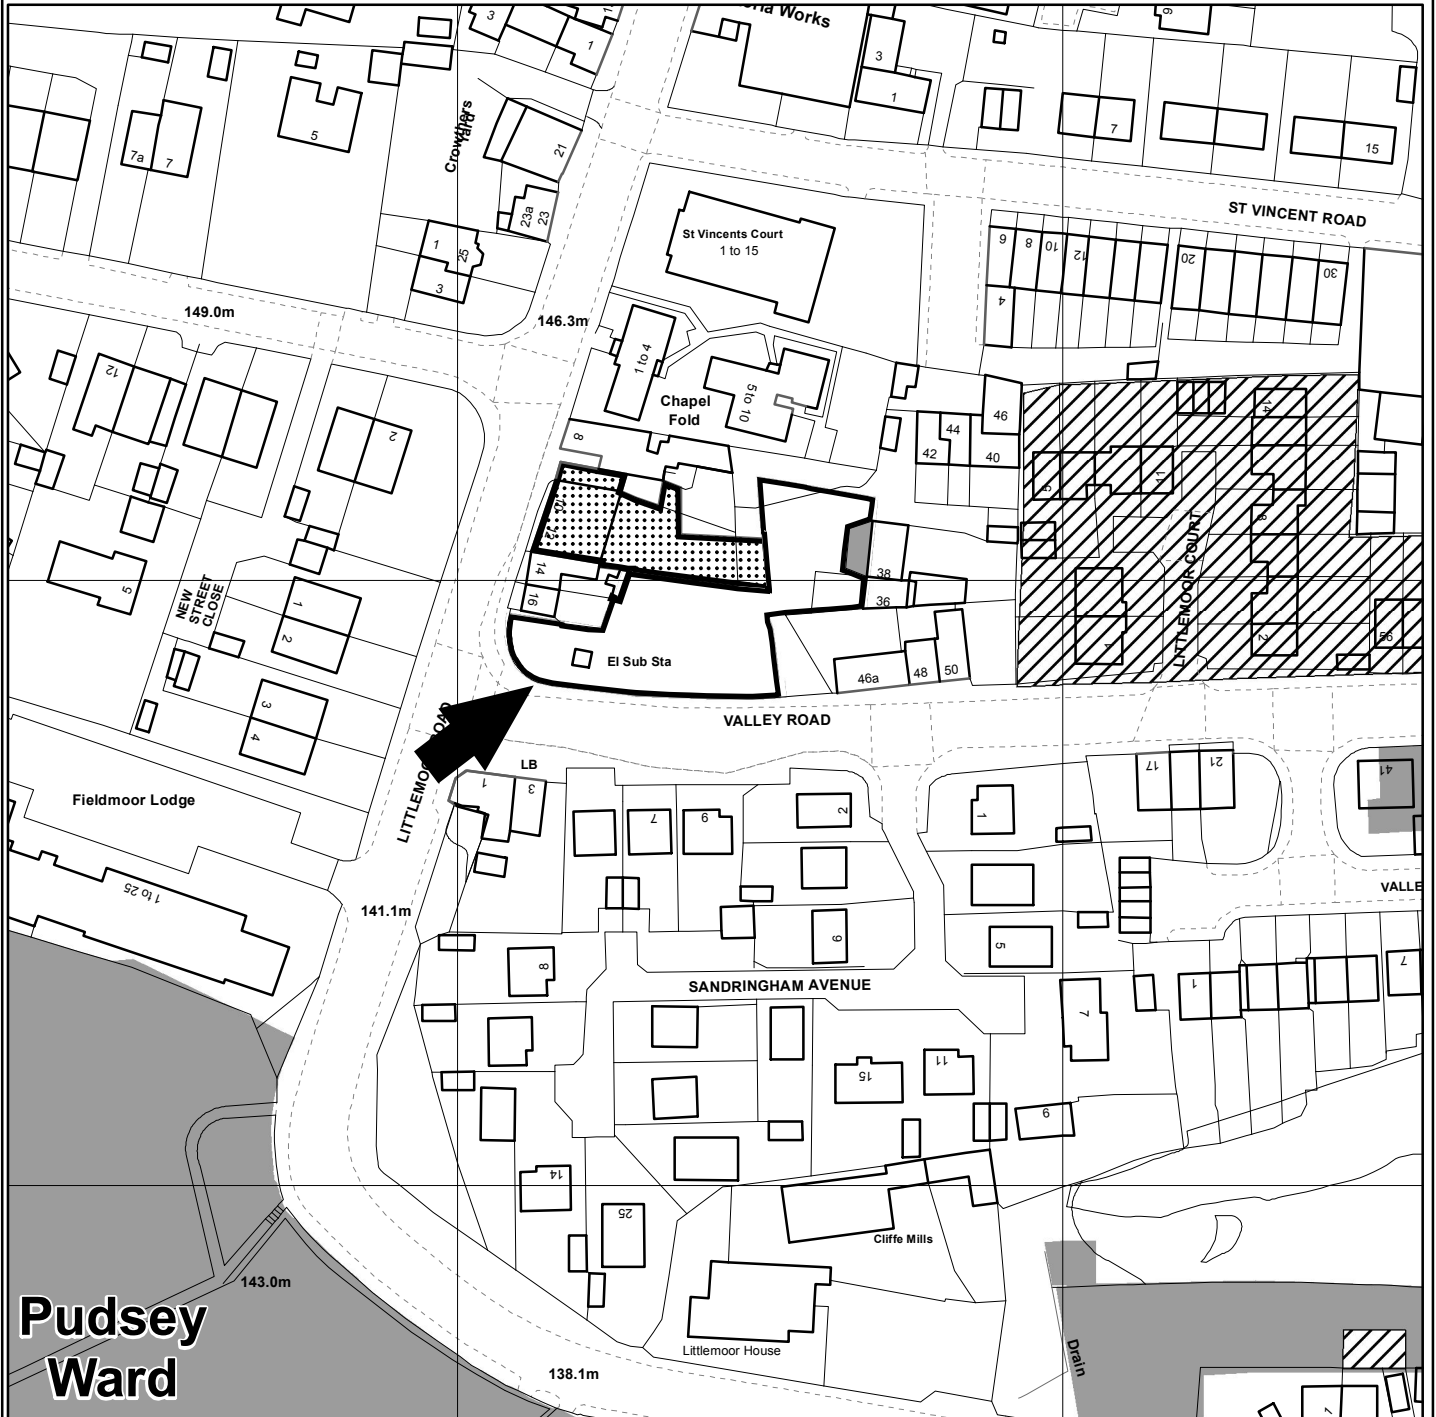

# LAND OFF VALLEY ROAD PUDSEY LEEDS LS28

**Pudsey  
Ward**

← SUBJECT SITE

LAND SOLD BY  
LEEDS CITY COUNCIL

LAND OWNED BY  
LEEDS CITY COUNCIL

LAND OWNED  
BY APPLICANT

LAND LEASED OUT BY  
LEEDS CITY COUNCIL

WARD BOUNDARY

**Leeds**  
CITY COUNCIL

(c) Crown Copyright and database right [2015]  
Ordnance Survey LA100019567

PREP BY M. CHRISTIAN  
DATE 14/03/2013  
OS No SE2232NW  
Scale 1:1,250

**PLAN No 18120/C**